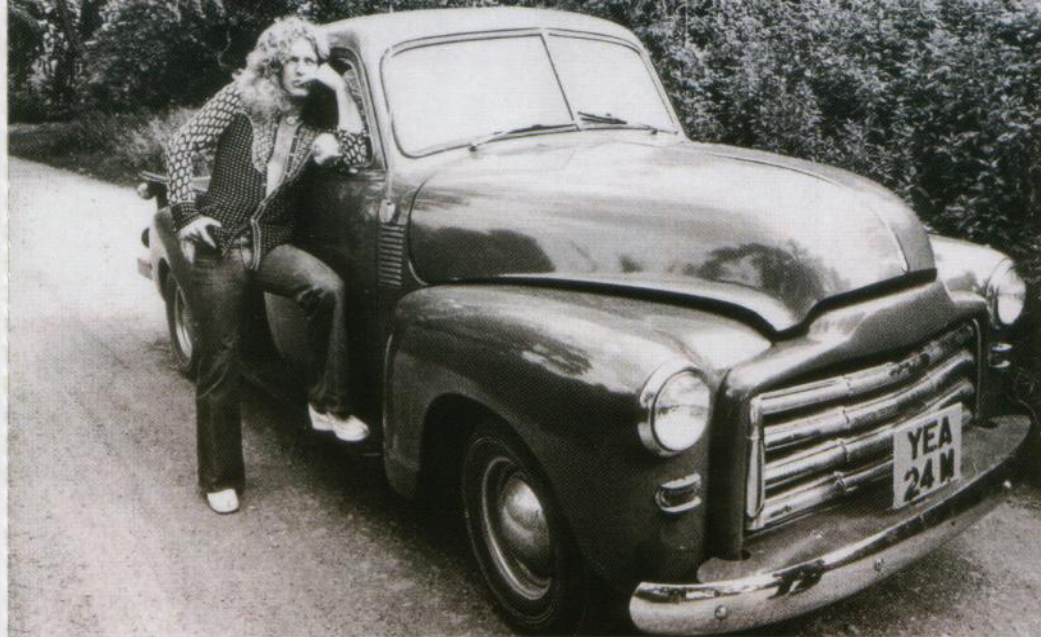

**LED ZEPPELIN**  
**THE LOST SESSIONS VOL.12**  
ALL ROADS LEAD TO HEADLEY GRANGE III

THE LOST SESSIONS VOL.12 LED ZEPPELIN EMPRESS VALLEY SUPREME DISC 2008

THE LOST SESSIONS VOL.12 LED ZEPPELIN EMPRESS VALLEY SUPREME DISC 2008

**LED ZEPPELIN THE LOST SESSIONS VOL.12**

**ALL ROADS LEAD TO HEADLEY GRANGE III EVSD 511**

**TRAMPLED UNDERFOOT (With Count) KASHMIR (Instrumental With Count) CUSTARD PIE (Alternate Version)**

**IN THE LIGHT (Alternate Mix) SWAN SONG (Take 1) SWAN SONG (Take 2) THE WANTON SONG\***